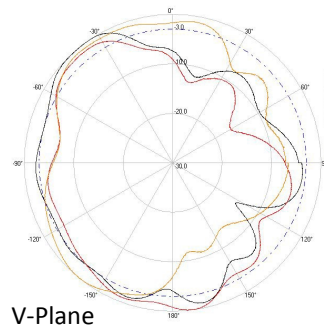

> 2.45 GHZ