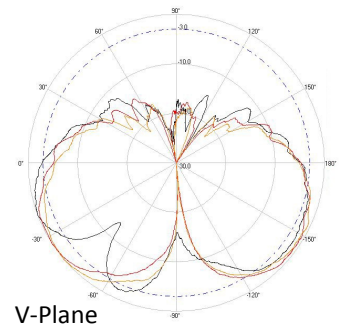

> 5.5 GHZ

The facts and figures herein are carefully compiled to the best of our knowledge and are intended for general informational purposes only. Responsibility for the use and application of AccelTex Solutions materials rests with the end user. All AccelTex Solutions products are sold pursuant to the AccelTex Solutions Terms and Conditions of Sale. © 2014 AccelTex Solutions. All Rights Reserved. AccelTex, AccelTex Solutions the AccelTex Solutions Logo and other marks are trademarks or registered trademarks of AccelTex Solutions. Other products or service names may be the property of third parties.

1.888.406.8906
SALES@ACCELTEX.COM