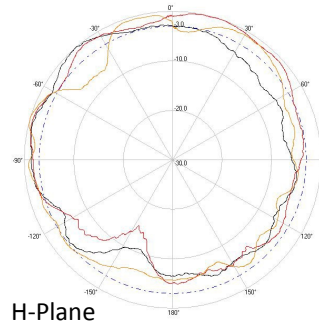

> 5.5 GHZ

The facts and figures herein are carefully compiled to the best of our knowledge and are intended for general informational purposes only. Responsibility for the use and application of AccelTex Solutions materials rests with the end user. All AccelTex Solutions products are sold pursuant to the AccelTex Solutions Terms and Conditions of Sale. © 2014 AccelTex Solutions. All Rights Reserved. AccelTex, AccelTex Solutions the AccelTex Solutions Logo and other marks are trademarks or registered trademarks of AccelTex Solutions. Other products or service names may be the property of third parties.

1.888.406.8906
SALES@ACCELTEX.COM