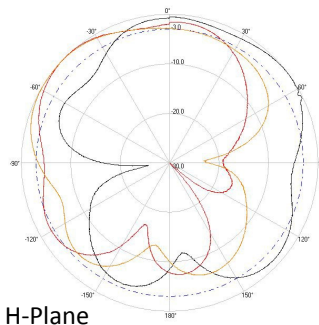

> 2.45 GHZ